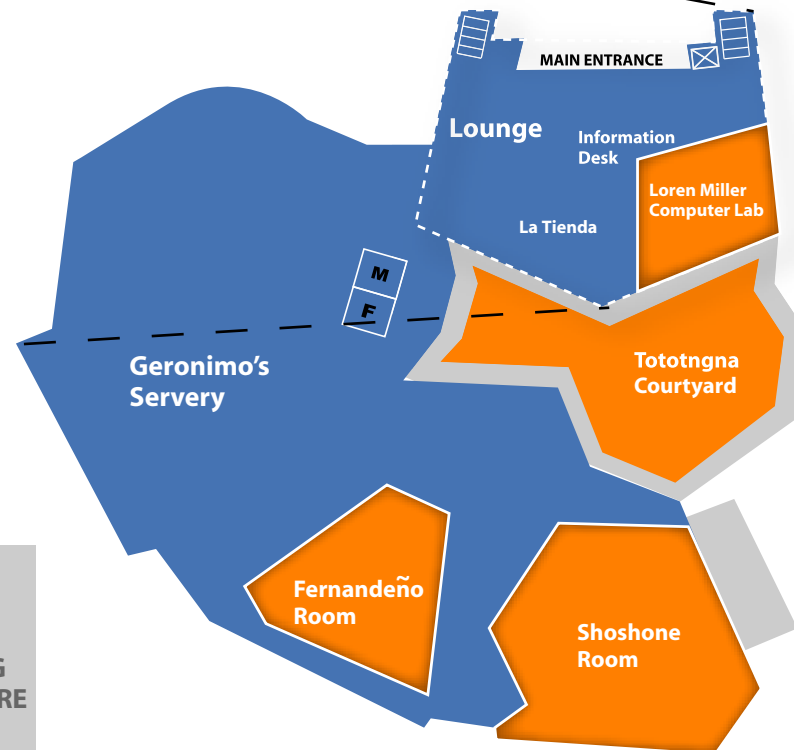

# Satellite Student Union Meeting Rooms

Residential Halls

## GROUND LEVEL

## FLOOR 2

LASSEN AVENUE

L E G E N D	 Disabled Access	 Meeting Rooms
	 Telephone	 Other Services
	 Restroom	 Open Pathways
	 Stairs	
	 Elevators	

G9  
PARKING  
STRUCTURE

ZELZAH AVENUE