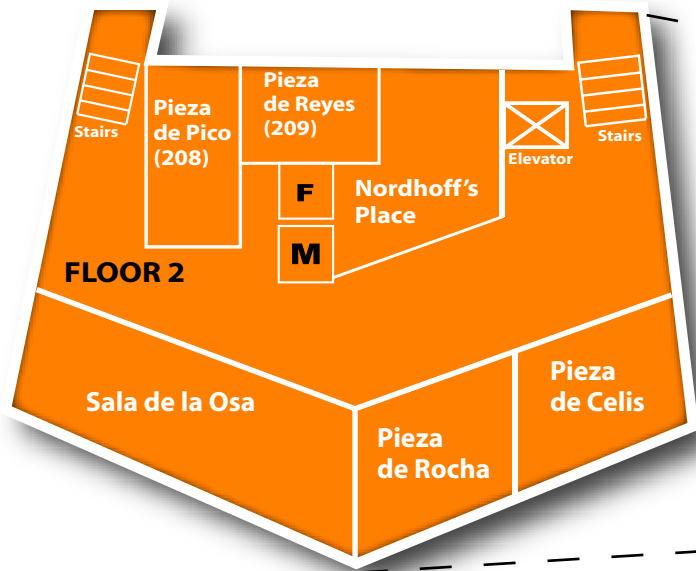

# Satellite Student Union Meeting Rooms

Residential Halls

## GROUND LEVEL

## FLOOR 2

LASSEN AVENUE

L E G E N D	 Disabled Access	 Meeting Rooms
	 Telephone	 Other Services
	 Restroom	 Open Pathways
	 Stairs	
	 Elevators	

G9  
PARKING  
STRUCTURE

ZELZAH AVENUE